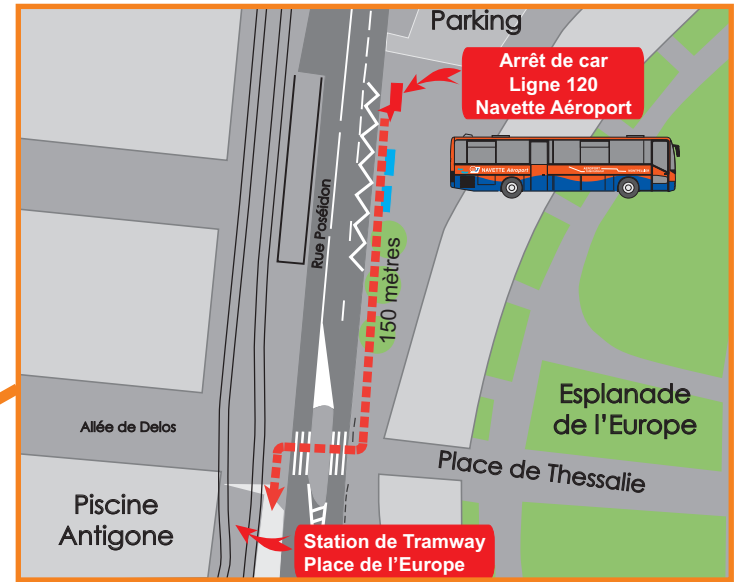

13:30

14:30

15:30

16:30

17:30

18:30

19:30

ARRIVEE
*Arrival***AÉROPORT**
Airport

Plan de situation - Place de l'Europe
 Stations Tramway - Lignes Hérault Transport
 Location Map - Place de l'Europe
 Tramway Stations - Lines Hérault Transport

Correspondances lignes Hérault Transport - Connection lines Hérault Transport